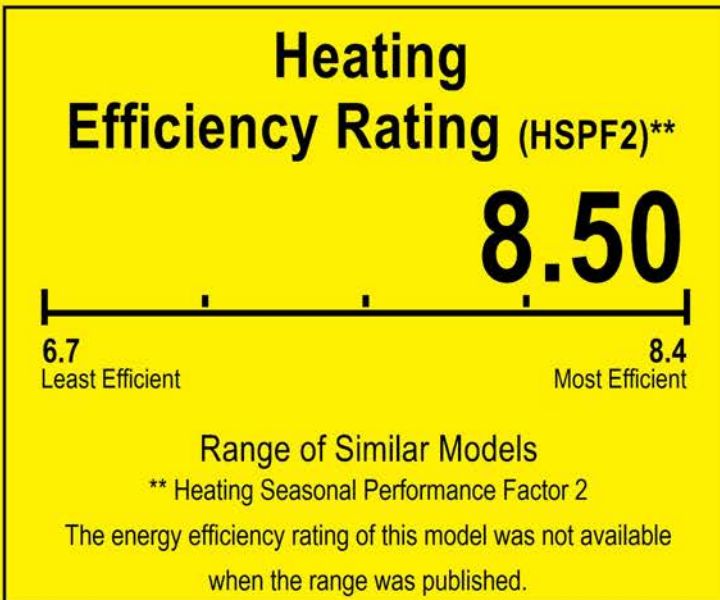

U.S. Government

Federal law prohibits removal of this label before consumer purchase.

ENERGYGUIDE

Heat Pump
Cooling and Heating
Single Package

MRCOOL
Model MDPH18036D

For energy cost info, visit productinfo.energy.gov