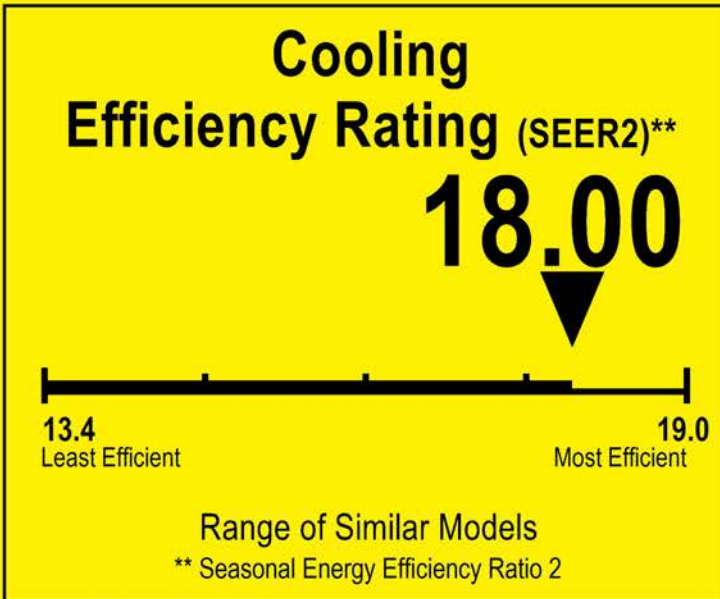

U.S. Government

Federal law prohibits removal of this label before consumer purchase.

ENERGYGUIDE

Heat Pump
Cooling and Heating
Single Package

MRCOOL
Model MDPH18036D

For energy cost info, visit productinfo.energy.gov